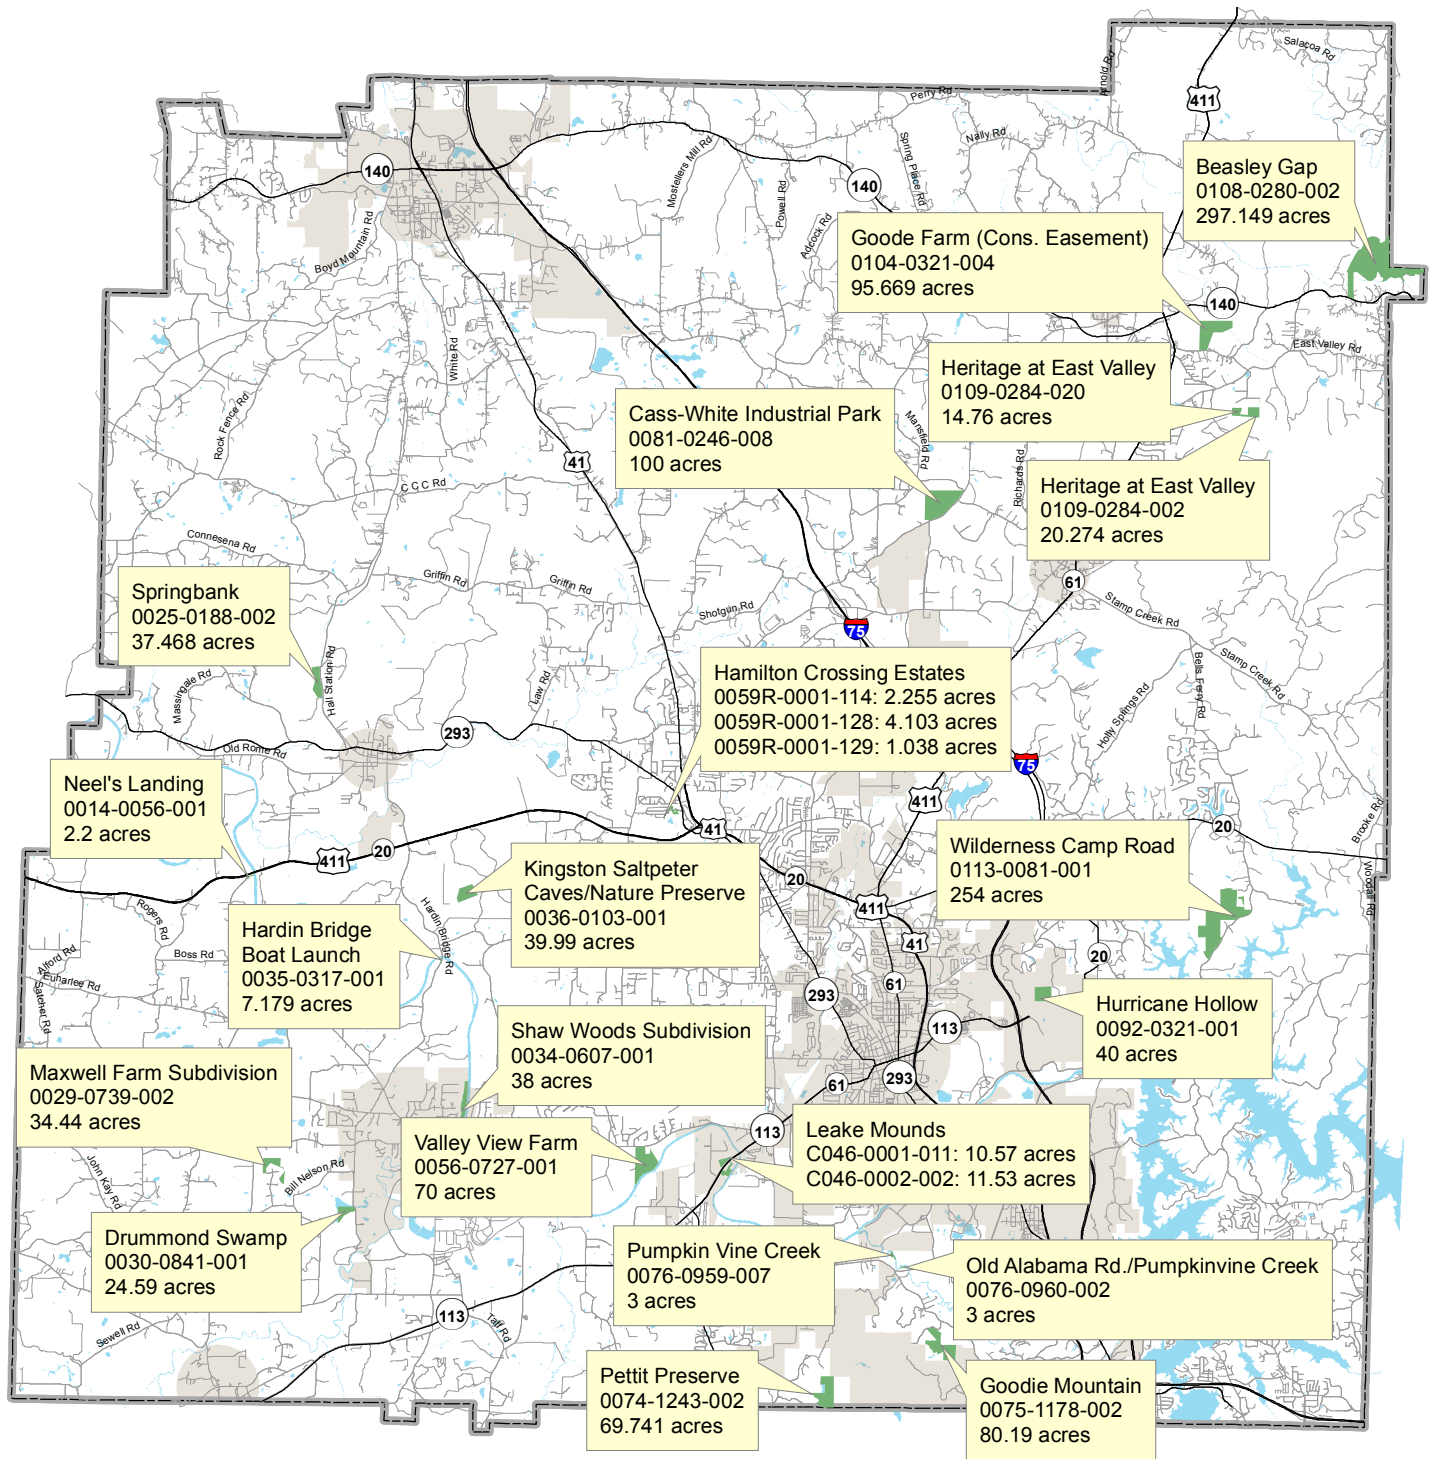

Bartow County Greenspace

Protected Greenspace